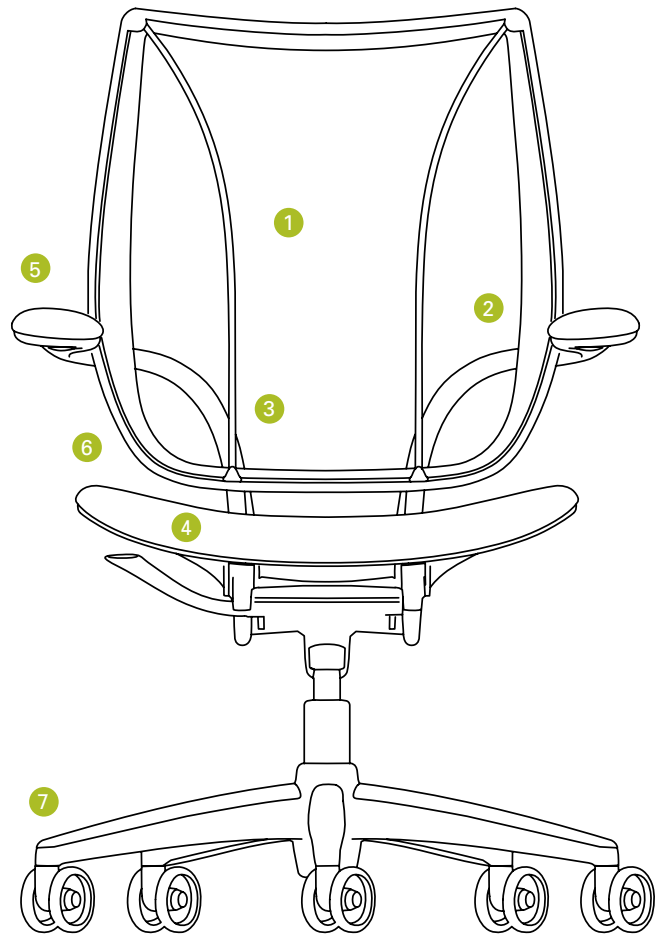

### Liberty's Features and Innovations

- 1 Self-Adjusting Recline**
  - Intelligent counter-balance recline mechanism automatically provides the right amount of support through the full range of recline motion, regardless of user size and weight
  - No tension springs to adjust
  - No recline locks to set/release
  - During recline, the angle between torso and legs opens up for better body function
  - User maintains near constant eye level during recline
- 2 Pivoting Backrest**
  - Extra motion of the backrest during recline automatically adjusts to the changing needs of the spine
  - Provides additional lumbar support as needed
- 3 Form-Sensing Mesh Back**
  - Tri-panel, non-stretch mesh construction creates body-fitting contours and self-adjusting lumbar support for a customized fit
  - No external lumbar devices to adjust, break or lose
  - Low-abrasion mesh protects clothing
  - Modular for easy replacement
- 4 Contoured Seat Cushion**
  - Carefully sculpted to match body contours
  - Increased contact area reduces pressure points
  - Modular for easy replacement
- 5 Armrest Options**
  - Adjustable or fixed armrests connect to the backrest instead of the seat so they stay with the body during recline
  - Armless model also available
- 6 Body Fit**
  - Size-adjustable to fit more than 95% of the population
  - Automatic adjustments
    - Weight-sensitive recline
    - Form-sensing lumbar support
  - Manual adjustments
    - Optional height-adjustable armrests
    - Seat height
    - Seat depth
- 7 Casters**
  - 3" dual-surface casters roll easily on carpeted floors and quietly on hard floors